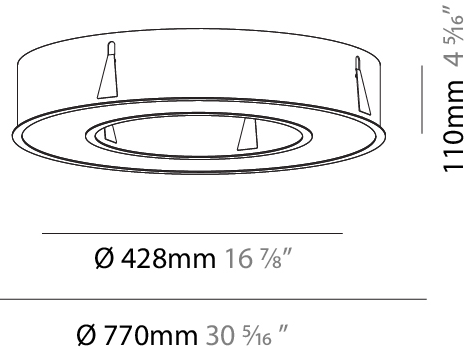

GENERAL

Series: Glorious
Subseries: Glorious
Brand: Prolight
Division: Architectural
Mounting Type: Recessed
Mounting Location: Ceiling
Subcategory: Ambient

PHYSICAL

Shape: Round
Diameter (mm): 770
Diameter (in): 30 ⁵/₁₆
Height (mm): 110
Height (in): 4 ⁵/₁₆
Min. Recessing Depth (mm): 120
Min. Recessing Depth (in): 4 ³/₄
Light Distribution: Direct
Weight (kg): 9.285
Weight (lbs): 20.47
Diffuser: PMMA - Opal or Micro-Prism
Fixture Finish: SSR / BKV / CWI / CRY / HAB / UFT / ITA / RUA / FTG / MYG / LOD / PUS / FRO / FUP / KIA / POP / BLS / SPG / MEY / GOH / GUM / CHC / COM / ABZ / JAG / OBR / MOS / ROR
Fixture Material: Aluminum
Cut-out Measurements: 760mm / 29 15/16" x 440mm / 17 5/16"

ELECTRICAL

Lamp Type: LED (Zhaga Standard)
Input Wattage (W): 30
Total Output Wattage (W): 24 / 19.2 (3500K)
Dimming: Non-Dimming / Phase Dimming (120Vac only) / 0-10V Dimming
Driver Included: Yes
Driver Location: Integrated
Driver Type: Constant Current - 120 / 277Vac
Driver Class: Class 2
Input Voltage (V): 120 - 277
Constant Current (MA): 350 / 600 (3500K)

LED

Color Temperature (°K): 3000 / 3500 / 4000
Max. Delivered Lumen (lm): 2770 / 2862 / 2920
CRI: >80 CRI
Efficiency (%): 65
Lamp Life (hrs): 50000

OPTICAL

RATINGS AND CERTIFICATIONS

Certified By: Certified for North American Standards
IP rating: IP20

760mm x 440mm
29 ¹⁵/₁₆" x 17 ⁵/₁₆"

120mm
4 ³/₄"

10 - 15mm
³/₈" - ⁹/₁₆"