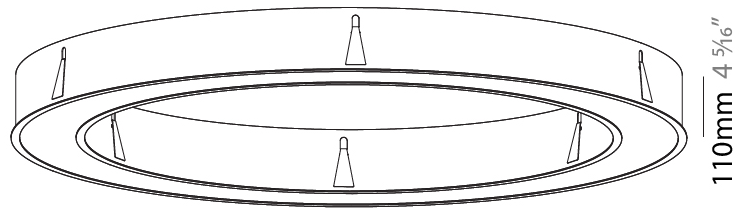

GENERAL

Series: Glorious
Subseries: Glorious
Brand: Prolicht
Division: Architectural
Mounting Type: Recessed
Mounting Location: Ceiling
Subcategory: Ambient

PHYSICAL

Shape: Round
Diameter (mm): 1570
Diameter (in): 61 ¹³/₁₆
Height (mm): 110
Height (in): 4 ⁵/₁₆
Min. Recessing Depth (mm): 120
Min. Recessing Depth (in): 4 ³/₄
Light Distribution: Direct
Weight (kg): 16.624
Weight (lbs): 36.65
Diffuser: PMMA - Opal or Micro-Prism
Fixture Finish: SSR / BKV / CWI / CRY / HAB / UFT / ITA / RUA / FTG / MYG / LOD / PUS / FRO / FUP / KIA / POP / BLS / SPG / MEY / GOH / GUM / CHC / COM / ABZ / JAG / OBR / MOS / ROR
Fixture Material: Aluminum
Cut-out Measurements: 1560mm / 61 7/16" x 1240mm / 48 13/16"

ELECTRICAL

Lamp Type: LED (Zhaga Standard)
Input Wattage (W): 75
Total Output Wattage (W): 60 / 48 (3500K)
Dimming: Non-Dimming / Phase Dimming (120Vac only) / 0-10V Dimming
Driver Included: Yes
Driver Location: Integrated
Driver Type: Constant Current - 120 / 277Vac
Driver Class: Class 2
Input Voltage (V): 120 - 277
Constant Current (MA): 350 / 700/800 (3500K)

LED

Color Temperature (°K): 3000 / 3500 / 4000
Max. Delivered Lumen (lm): 6920 / 7164 / 7310
CRI: >80 CRI
Efficiency (%): 65
Lamp Life (hrs): 50000

OPTICAL

RATINGS AND CERTIFICATIONS

Certified By: Certified for North American Standards
IP rating: IP20

PROJECT
TYPE
SPECIFIER
QUANTITY
DATE

Ø 1228mm 48 3/8"

Ø 1570mm 61 13/16"

1560mm x 1240mm
61 7/16" x 48 13/16"

120mm
4 3/4"

10 - 15mm
3/8" - 9/16"