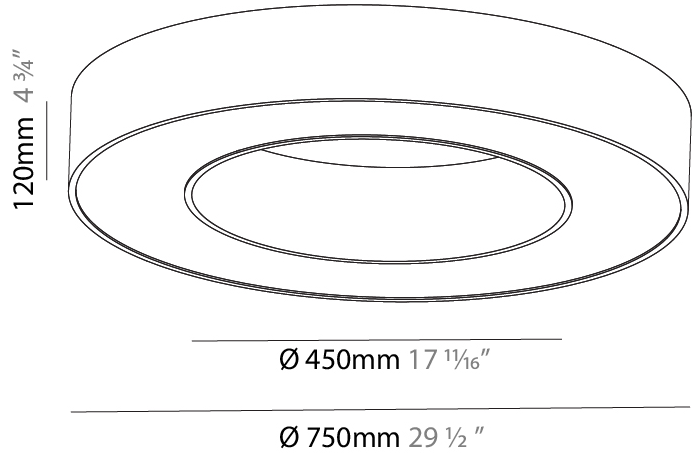

1. To build a product code in our configurator select the specify button on the base model # product page
2. To build a manual product code on this datasheet choose from the options listed below in blue font and add the suffix to the base model #

GENERAL

Series: Glorious
Subseries: Glorious
Brand: Prolicht
Division: Architectural
Mounting Type: Surface
Mounting Location: Ceiling
Subcategory: Ambient

PHYSICAL

Shape: Round
Diameter (mm): 750
Diameter (in): 29 1/2
Height (mm): 120
Height (in): 4 3/4
Light Distribution: Direct
Weight (kg): 7.044
Weight (lbs): 15.50
Diffuser: PMMA - Opal or Micro-Prism
Fixture Finish: SSR / BKV / CWI / CRY / HAB / UFT / ITA / RUA / FTG / MYG / LOD / PUS / FRO / FUP / KIA / POP / BLS / SPG / MEY / GOH / GUM / CHC / COM / ABZ / JAG / OBR / MOS / ROR
Fixture Material: Aluminum

ELECTRICAL

Lamp Type: LED (Zhaga Standard)
Input Wattage (W): 30
Total Output Wattage (W): 24 / 19.2 (3500K)
Dimming: Non-Dimming / Phase Dimming (120Vac only) / 0-10V Dimming
Driver Included: Yes
Driver Location: Integrated
Driver Type: Constant Current - 120 / 277Vac
Driver Class: Class 2
Input Voltage (V): 120 - 277
Constant Current (MA): 350 / 600 (3500K)

LED

Color Temperature (°K): 3000 / 3500 / 4000
Max. Delivered Lumen (lm): 2770 / 2862 / 2920
CRI: >80 CRI
Efficiency (%): 65
Lamp Life (hrs): 50000

OPTICAL

RATINGS AND CERTIFICATIONS

Certified By: Certified for North American Standards
IP rating: IP20