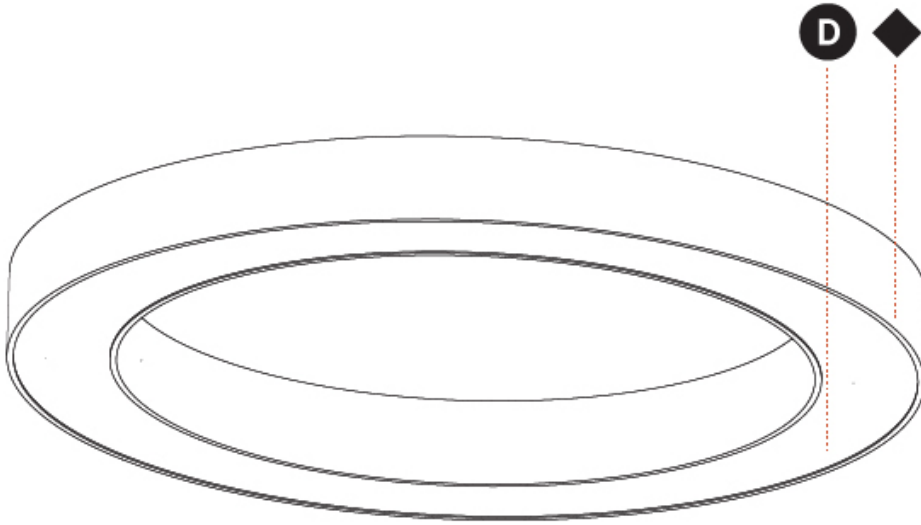

A32914-

PROJECT	_____
TYPE	_____
SPECIFIER	_____
QUANTITY	_____
DATE	_____