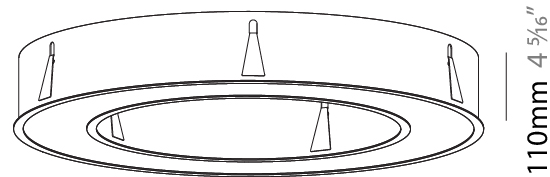

GENERAL

Series: Glorious
Subseries: Glorious
Brand: Prolicht
Division: Architectural
Mounting Type: Recessed
Mounting Location: Ceiling
Subcategory: Ambient

PHYSICAL

Shape: Round
Diameter (mm): 970
Diameter (in): 38 ³/₁₆
Height (mm): 110
Height (in): 4 ⁵/₁₆
Min. Recessing Depth (mm): 120
Min. Recessing Depth (in): 4 ³/₄
Light Distribution: Direct
Weight (kg): 11.164
Weight (lbs): 24.61
Diffuser: PMMA - Opal or Micro-Prism
Fixture Finish: SSR / BKV / CWI / CRY / HAB / UFT / ITA / RUA / FTG / MYG / LOD / PUS / FRO / FUP / KIA / POP / BLS / SPG / MEY / GOH / GUM / CHC / COM / ABZ / JAG / OBR / MOS / ROR
Fixture Material: Aluminum
Cut-out Measurements: 960mm / 37 13/16" x 640mm / 25 3/16"

ELECTRICAL

Lamp Type: LED (Zhaga Standard)
Input Wattage (W): 45
Total Output Wattage (W): 36 / 28.8 (3500K)
Dimming: 0-10V Dimming / Phase Dimming (120Vac Only)
Driver Included: Yes
Driver Location: Integrated
Driver Type: Constant Current - 120 / 277Vac
Driver Class: Class 2
Input Voltage (V): 120 - 277
Constant Current (MA): 350 / 900 (3500K)

LED

Color Temperature (°K): 3000 / 3500 / 4000
Max. Delivered Lumen (lm): 4150 / 4302 / 4390
CRI: >80 CRI
Efficiency (%): 65
Lamp Life (hrs): 50000

OPTICAL

RATINGS AND CERTIFICATIONS

Certified By: Certified for North American Standards
IP rating: IP20

110mm 4 ⁵/₁₆"

Ø 628mm 24 ³/₄"

Ø 970mm 38 ³/₁₆ "

960mm x 640mm
37 ¹³/₁₆" x 25 ³/₁₆"

120mm
4 ³/₄"

10 - 15mm
3/₈" - 9/₁₆"