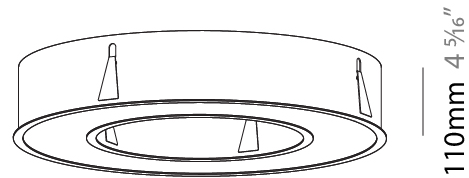

GENERAL

Series: Glorious
Subseries: Glorious
Brand: Prolicht
Division: Architectural
Mounting Type: Recessed
Mounting Location: Ceiling
Subcategory: Ambient

PHYSICAL

Shape: Round
Diameter (mm): 770
Diameter (in): 30 ⁵/₁₆
Height (mm): 110
Height (in): 4 ⁵/₁₆
Min. Recessing Depth (mm): 120
Min. Recessing Depth (in): 4 ³/₄
Light Distribution: Direct
Weight (kg): 9.285
Weight (lbs): 20.47
Diffuser: PMMA - Opal or Micro-Prism
Fixture Finish: SSR / BKV / CWI / CRY / HAB / UFT / ITA / RUA / FTG / MYG / LOD / PUS / FRO / FUP / KIA / POP / BLS / SPG / MEY / GOH / GUM / CHC / COM / ABZ / JAG / OBR / MOS / ROR
Fixture Material: Aluminum
Cut-out Measurements: 760mm / 29 15/16" x 440mm / 17 5/16"

ELECTRICAL

Lamp Type: LED (Zhaga Standard)
Input Wattage (W): 30
Total Output Wattage (W): 24 / 19.2 (3500K)
Dimming: Non-Dimming / Phase Dimming (120Vac only) / 0-10V Dimming
Driver Included: Yes
Driver Location: Integrated
Driver Type: Constant Current - 120 / 277Vac
Driver Class: Class 2
Input Voltage (V): 120 - 277
Constant Current (MA): 350 / 600 (3500K)

LED

Color Temperature (°K): 3000 / 3500 / 4000
Max. Delivered Lumen (lm): 2770 / 2862 / 2920
CRI: >80 CRI
Efficiency (%): 65
Lamp Life (hrs): 50000

OPTICAL

RATINGS AND CERTIFICATIONS

Certified By: Certified for North American Standards
IP rating: IP20

Ø 428mm 16 7/8"

Ø 770mm 30 5/16"

110mm 4 5/16"

760mm x 440mm
29 15/16" x 17 5/16"

120mm
4 3/4"

10 - 15mm
3/8" - 9/16"