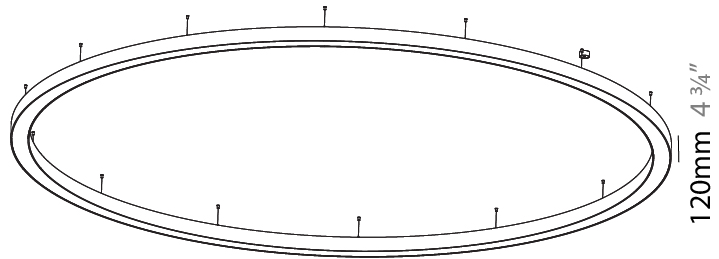

GENERAL

Series: Glorious
Subseries: Glorious
Brand: Prolight
Division: Architectural
Mounting Type: Suspension
Mounting Location: Ceiling
Subcategory: Ambient

PHYSICAL

Shape: Round
Diameter (mm): 5400
Diameter (in): 212 5/8
Depth (mm): 120
Depth (in): 4 3/4
Max. Overall Height (mm): 2120
Max. Overall Height (in): 83 7/16
Light Distribution: Direct
Weight (kg): 69.5
Weight (lbs): 152.9
Diffuser: PMMA - Opal or Micro-Prism
Fixture Finish: [SSR / BKV / CWI / CRY / HAB / UFT / ITA / RUA / FTG / MYG / LOD / PUS / FRO / FUP / KIA / POP / BLS / SPG / MEY / GOH / GUM / CHC / COM / ABZ / JAG / OBR / MOS / ROR](#)
Fixture Material: Aluminum

ELECTRICAL

Lamp Type: LED (Zhaga Standard)
Input Wattage (W): 280
Total Output Wattage (W): 224 / 179.2 (3500K)
Dimming: [Non-Dimming / Phase Dimming (120Vac only) / 0-10V Dimming](#)
Driver Included: Yes
Driver Location: Integrated
Driver Type: Constant Current
Driver Class: Class 2
Input Voltage (V): 120 - 277
Constant Current (MA): 350 / 1400 (3500K)

LED

Color Temperature (°K): [3000 / 3500 / 4000](#)
Max. Delivered Lumen (lm): 25840 / 26754 / 27300
CRI: >80 CRI
Efficiency (%): 65
Lamp Life (hrs): 50000

OPTICAL

RATINGS AND CERTIFICATIONS

Certified By: Certified for North American Standards
IP rating: IP20

5100mm 200 13/16"

5400mm 212 5/8"