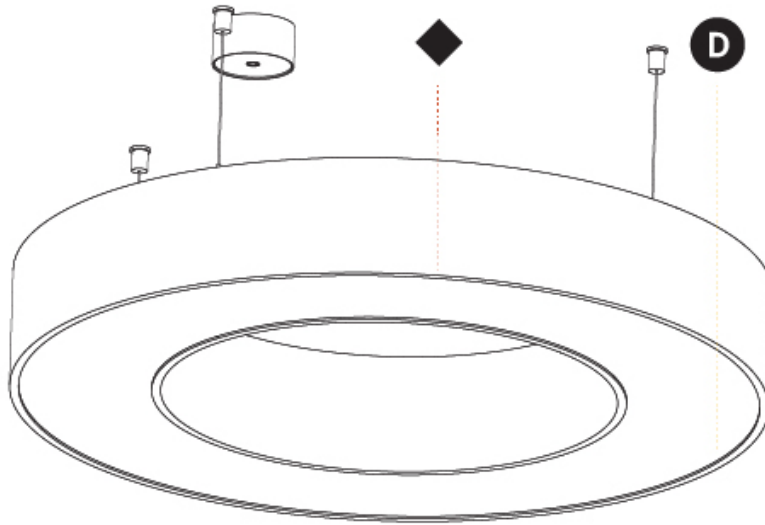

A30201-

PROJECT _____

TYPE _____

SPECIFIER _____

QUANTITY _____

DATE _____

A