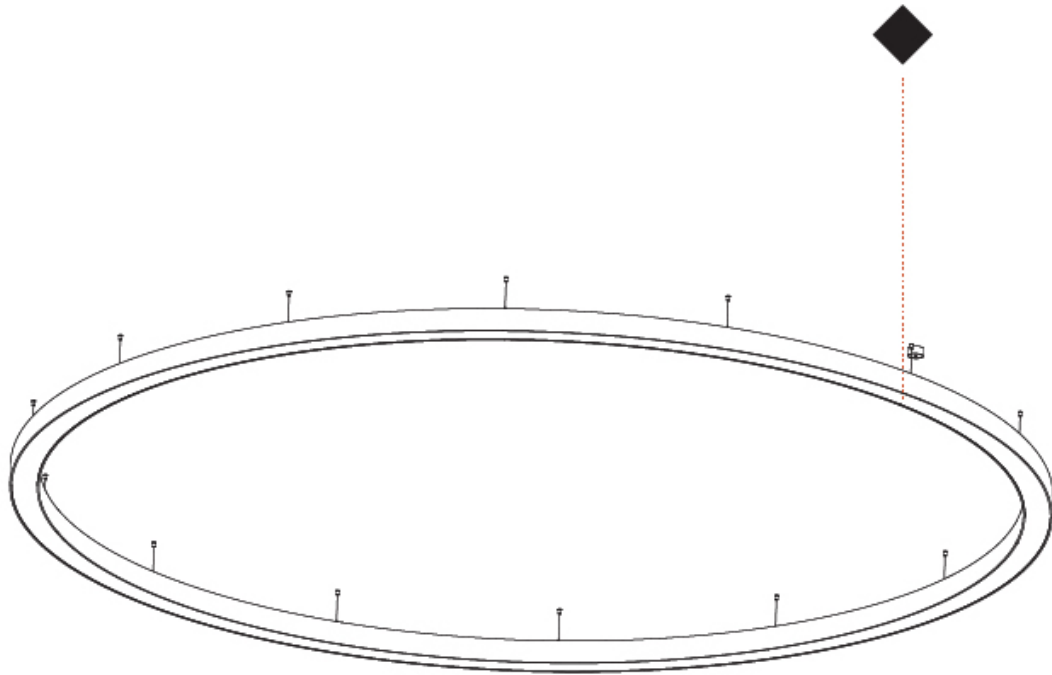

A30188-

PROJECT	_____
TYPE	_____
SPECIFIER	_____
QUANTITY	_____
DATE	_____